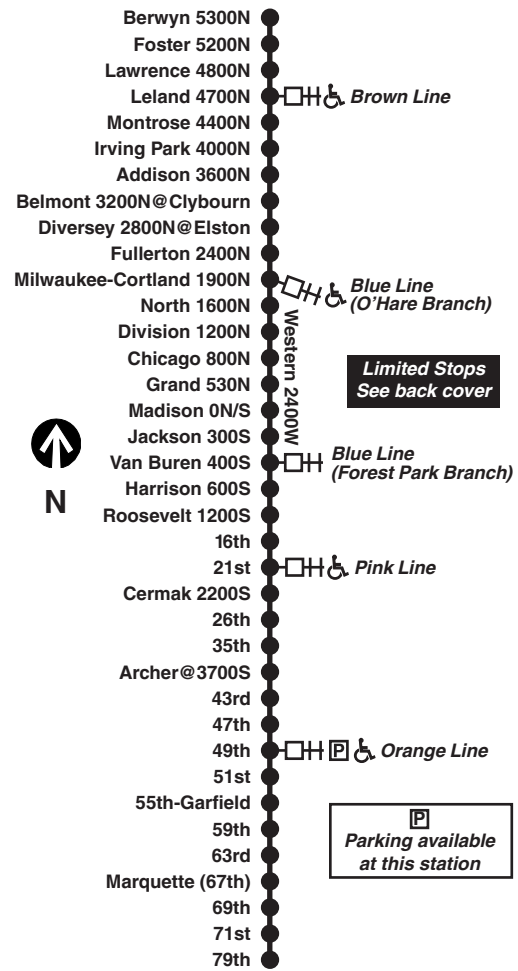

X49 Western Express

Effective Aug. 26, 2024

 All CTA buses are accessible

Monday thru Friday

#X49 Western Express

#X49 Western Express stops

Northbound

LV Western/ 79th Tmnl	Western/ 69th	Western Orange Ln	Western/ Archer	Western Blue Ln (Forest Pk)	Western Blue Ln (O'Hare)	AR Western/ Berwyn
5:30a	5:35a	5:46a	5:53a	6:05a	6:17a	6:34a
5:40	5:45	5:56	6:03	6:15	6:27	6:44
5:49	5:54	6:05	6:12	6:25	6:38	6:56
5:56	6:02	6:13	6:20	6:33	6:47	7:08
6:03	6:08	6:19	6:26	6:40	6:54	7:17
6:08	6:13	6:24	6:31	6:45	7:01	7:25
6:12	6:18	6:29	6:36	6:50	7:05	7:30
6:16	6:22	6:33	6:40	6:54	7:10	7:35
6:20	6:25	6:37	6:44	6:58	7:14	7:40
6:24	6:29	6:41	6:48	7:02	7:19	7:44
6:28	6:34	6:46	6:53	7:08	7:25	7:51
6:33	6:39	6:50	6:58	7:13	7:30	7:56
6:37	6:43	6:55	7:03	7:18	7:36	8:02
6:42	6:48	7:00	7:08	7:23	7:41	8:08
6:47	6:53	7:05	7:13	7:28	7:46	8:13
6:52	6:58	7:10	7:18	7:33	7:51	8:18
6:58	7:04	7:16	7:23	7:39	7:56	8:23
7:04	7:10	7:22	7:29	7:45	8:02	8:29
7:10	7:16	7:28	7:36	7:51	8:09	8:35
7:17	7:23	7:35	7:43	7:58	8:16	8:42
7:25	7:31	7:43	7:50	8:06	8:23	8:49
7:33	7:39	7:51	7:58	8:14	8:31	8:56
7:43	7:48	8:00	8:07	8:22	8:39	9:04
7:54	7:59	8:11	8:18	8:33	8:49	9:14
8:06	8:11	8:23	8:30	8:45	9:01	9:25
8:19	8:24	8:36	8:43	8:58	9:14	9:38
8:32	8:37	8:49	8:56	9:11	9:27	9:50
8:46	8:51	9:02	9:08	9:23	9:39	10:01
9:00	9:05	9:16	9:22	9:37	9:52	10:14